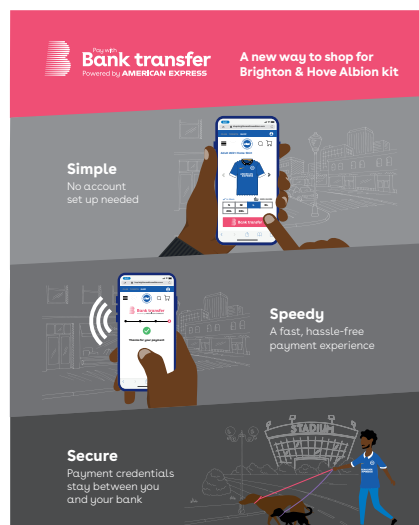

Both the club and their fans now benefit from bank grade security and lower fraud risk. Fans enjoy a streamlined payment journey, without needing to enter login or payment details.

PwBt was built into BHAFC's backend platform, Jonas Sports Retail, so all payment notifications are sent and updated directly within their existing system. Jonas Sports is an industry leading omni-channel provider used by many of the UK's leading football, rugby and cricket clubs. The tills in the shops link to a head office stock control system that also drives a fully responsive online store with a feature rich content management system, warehouse and carrier integration.

Admin users can download reports and trigger the account information API from within the Jonas Sports portal for refunds. The latest payment status alongside card and other transactions is also updated within the portal. As a club utilising the Jonas Sports Retail platform, adding PwBt into your payment stack, does not mean needing to log into another portal to manage a new payment method. PwBt is simply added into your existing reporting so all of your payment methods are visible in one place.

BHAFC added Pay with Bank transfer in August 2021 and have reduced costs versus traditional payment methods, had no chargebacks and received payments faster - for one low, simple fee.

“Paying with PwBt is really simple, and the checkout process is seamless. It is very convenient for customers to use rather than keying in their card details. Customers can complete the payment with a few clicks and verify the payment using biometric authentication. Jonas Sports’ retail system is integrated with PwBt which means your club can be up and running in less than a month.” – Ash Basnet, Head of Development at Jonas Sports

“What’s most important to Brighton & Hove Albion is our fans. By expanding our partnership with American Express to accept Pay with Bank transfer, BHAFC

provides our fans a better checkout experience with a simple, secure way to pay directly from their bank account.” – Russell Wood, Head of Commercial at BHAFC

“The reason we developed PwBt was simple - to offer a speedy, secure way for customers to pay for goods or services via a bank account transfer, regardless of whether the customer is an American Express® Cardmember or not. Naturally we approached BHAFC, as we are always looking to strengthen our existing relationship and were keen to extend the benefits of PwBt to their supporters.

With retail being an important income source for football clubs over the last 18 months due to the pandemic, we understand that having checkout options that’s safe and streamlined for both the supporter and staff is key. For BHAFC, PwBt facilitates instant payments, resulting in improved cashflow. By partnering with Jonas Sports, we have been able to bring this to life. The partnership also means that our open banking solution is readily available for all Jonas Sports affiliated clubs.” -Holly Coventry, Head of Pay with Bank transfer

Explore

American Express is a leading issuer of personal, Business and Corporate Credit Cards.

PwBt is powered by American Express but open to everyone, for the future of frictionless payments.

If you would like to learn more about how to integrate PwBt please email pwbt@aexp.com

Jonas Sports offer the complete sports enterprise solution, including retail. Find out more at jonassports.com